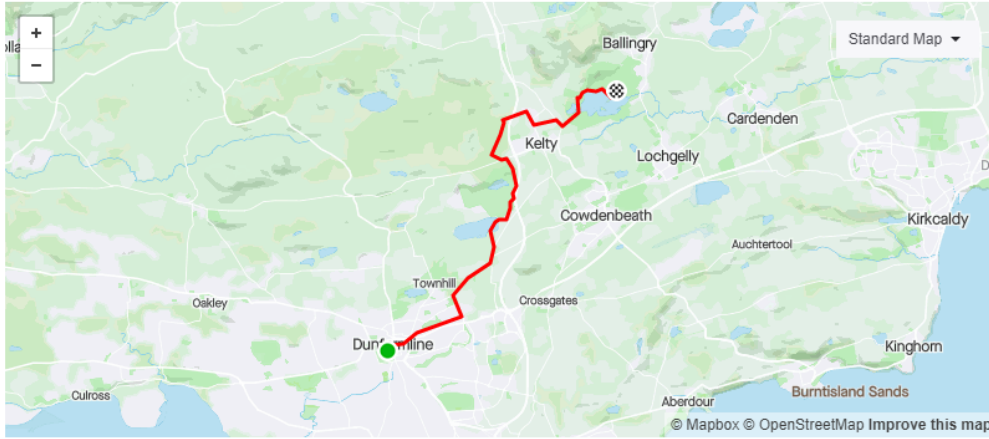

★ Fife Pilgrim Way Leg 2

Print Export GPX Export TCX Edit Duplicate

 **Subscriber**
By Dan Monaghan
Created on December 4, 2020

10.70mi **754ft** **Trail**
Distance Elevation Gain Run Type
1:21:55 **Private**
Est. Moving Time Route Visibility

Leg 2

★ Fife Pilgrim Way

Print Export GPX Export TCX Edit Duplicate

 **Subscriber**
By Dan Monaghan
Created on November 23, 2020

56.01mi **4,136ft** **Road**
Distance Elevation Gain Run Type
7:15:33 **Public**
Est. Moving Time Route Visibility