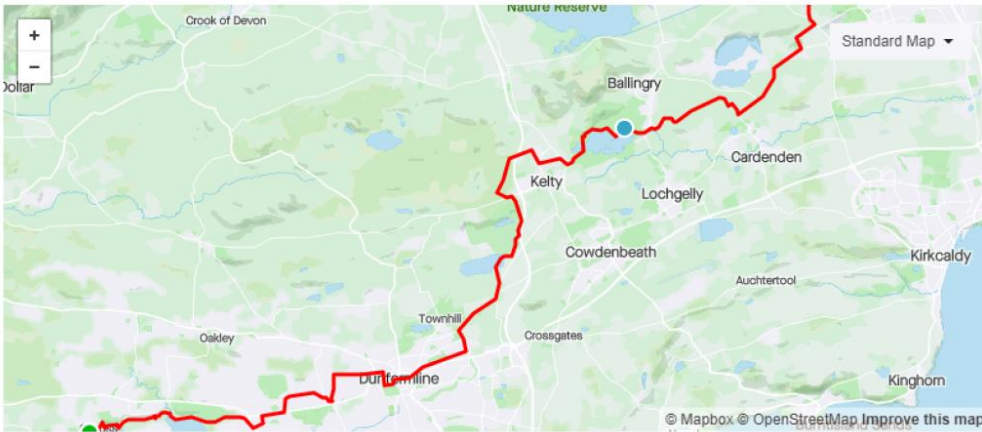

★ Fife Pilgrim Way Leg 2

Print Export GPX Export TCX Edit Duplicate

 **Subscriber**
By Dan Monaghan
Created on December 4, 2020

10.70mi **754ft** **Trail**
Distance Elevation Gain Run Type
1:21:55 **Private**
Est. Moving Time Route Visibility

Leg 2

★ Fife Pilgrim Way

Print Export GPX Export TCX Edit Duplicate

 **Subscriber**
By Dan Monaghan
Created on November 23, 2020

56.01mi **4,136ft** **Road**
Distance Elevation Gain Run Type
7:15:33 **Public**
Est. Moving Time Route Visibility