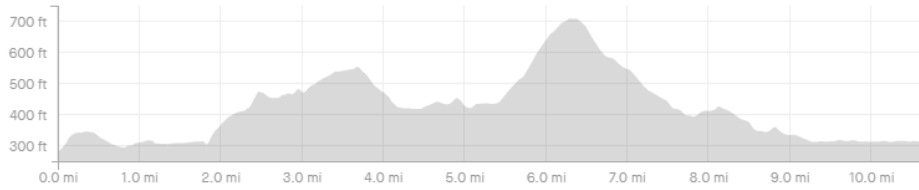

★ Fife Pilgrim Way Leg 2

Print Export GPX Export TCX Edit Duplicate

 **Subscriber**
By Dan Monaghan
Created on December 4, 2020

10.70mi **754ft** **Trail**
Distance Elevation Gain Run Type
1:21:55 **Private**
Est. Moving Time Route Visibility

Leg 2

★ Fife Pilgrim Way

Print Export GPX Export TCX Edit Duplicate

 **Subscriber**
By Dan Monaghan
Created on November 23, 2020

56.01mi **4,136ft** **Road**
Distance Elevation Gain Run Type
7:15:33 **Public**
Est. Moving Time Route Visibility