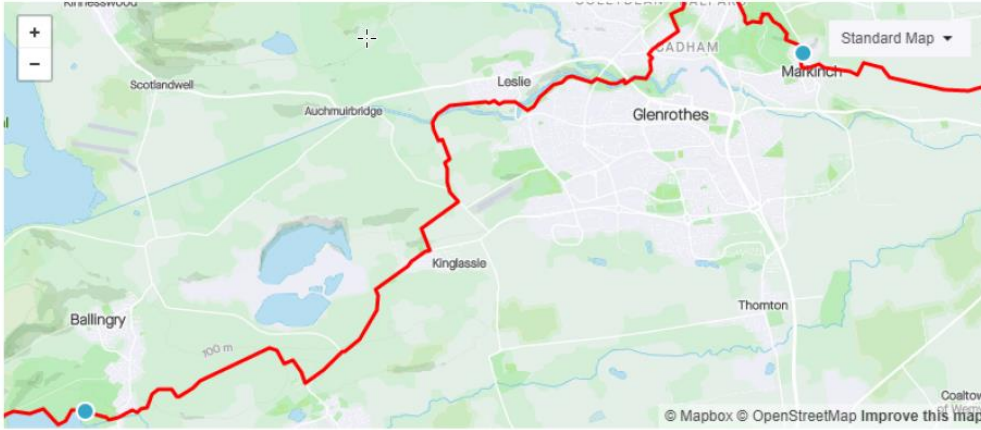

★ Fife Pilgrim Way

Print Export GPX Export TCX Edit Duplicate