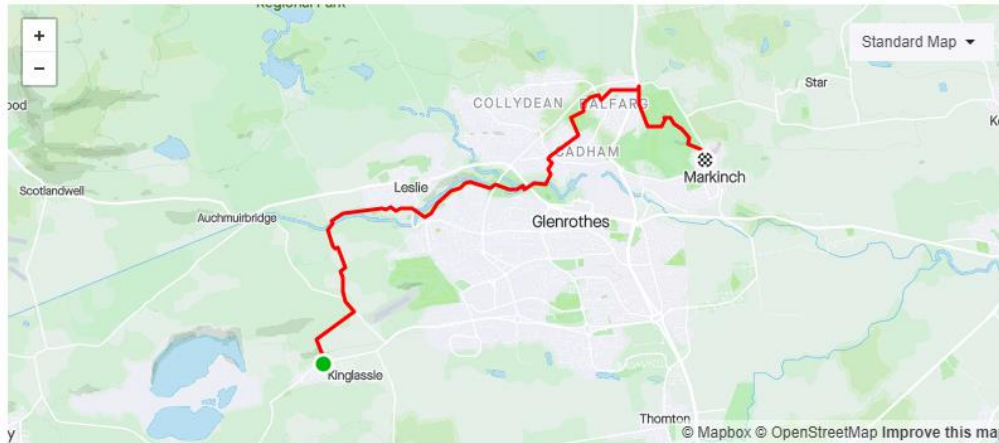

★ Fife Pilgrim Way Leg 4

Print Export GPX Export TCX Edit Duplicate

Subscriber
By Dan Monaghan
Created on December 4, 2020

7.90mi **651ft** **Trail**
Distance Elevation Gain Run Type
1:00:33 **Private**
Est. Moving Time Route Visibility

Leg 4