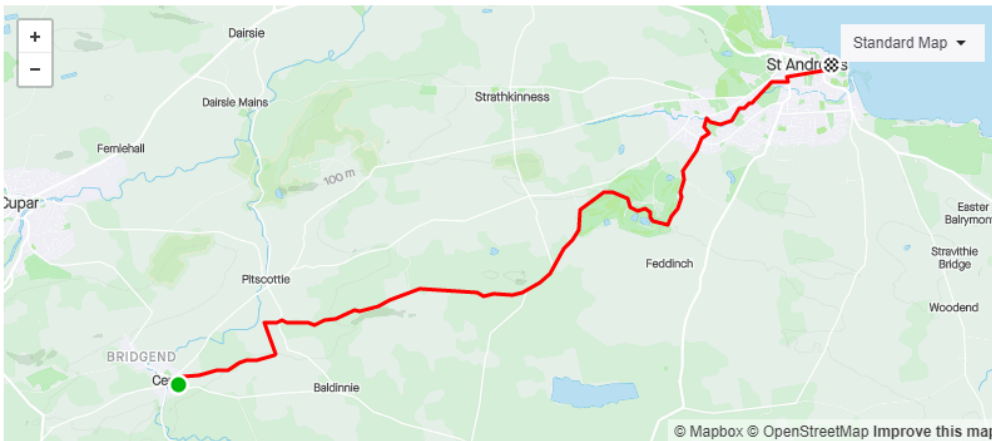

★ Fife Pilgrim Way Leg 5

Print Export GPX Export TCX Edit Duplicate

Subscriber
By Dan Monaghan
Created on December 4, 2020

13.70mi 1,103ft **Trail**
Distance Elevation Gain Run Type
1:44:57 **Private**
Est. Moving Time Route Visibility

Leg 5

★ Fife Pilgrim Way Leg 6

Print Export GPX Export TCX Edit Duplicate

Subscriber
By Dan Monaghan
Created on December 4, 2020

9.70mi 637ft **Trail**
Distance Elevation Gain Run Type
1:14:18 **Private**
Est. Moving Time Route Visibility

Share this Route with Friends

Share   