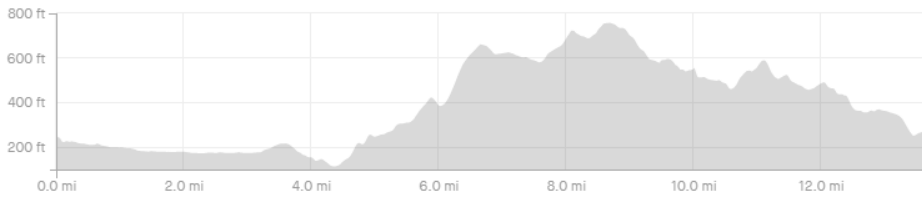

★ Fife Pilgrim Way Leg 5

Print Export GPX Export TCX Edit Duplicate

Subscriber
By Dan Monaghan
Created on December 4, 2020

13.70mi 1,103ft **Trail**
Distance Elevation Gain Run Type
1:44:57 **Private**
Est. Moving Time Route Visibility

Leg 5

★ Fife Pilgrim Way Leg 6

Print Export GPX Export TCX Edit Duplicate

Subscriber
By Dan Monaghan
Created on December 4, 2020

9.70mi 637ft **Trail**
Distance Elevation Gain Run Type
1:14:18 **Private**
Est. Moving Time Route Visibility

Leg 6

★ Fife Pilgrim Way

Print Export GPX Export TCX Edit Duplicate

Subscriber

By Dan Monaghan

Created on November 23, 2020

56.01mi 4,136ft Road
Distance Elevation Gain Run Type

7:15:33 Public
Est. Moving Time Route Visibility