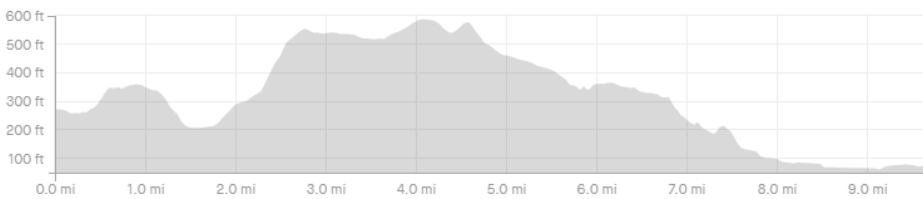

★ Fife Pilgrim Way Leg 5

Print Export GPX Export TCX Edit Duplicate

Subscriber
By Dan Monaghan
Created on December 4, 2020

13.70mi 1,103ft **Trail**
Distance Elevation Gain Run Type
1:44:57 **Private**
Est. Moving Time Route Visibility

Leg 5

★ Fife Pilgrim Way Leg 6

Print Export GPX Export TCX Edit Duplicate

Subscriber
By Dan Monaghan
Created on December 4, 2020

9.70mi 637ft **Trail**
Distance Elevation Gain Run Type
1:14:18 **Private**
Est. Moving Time Route Visibility

Leg 6

★ Fife Pilgrim Way

Print Export GPX Export TCX Edit Duplicate

Subscriber

By Dan Monaghan

Created on November 23, 2020

56.01mi 4,136ft Road
Distance Elevation Gain Run Type

7:15:33 Public
Est. Moving Time Route Visibility