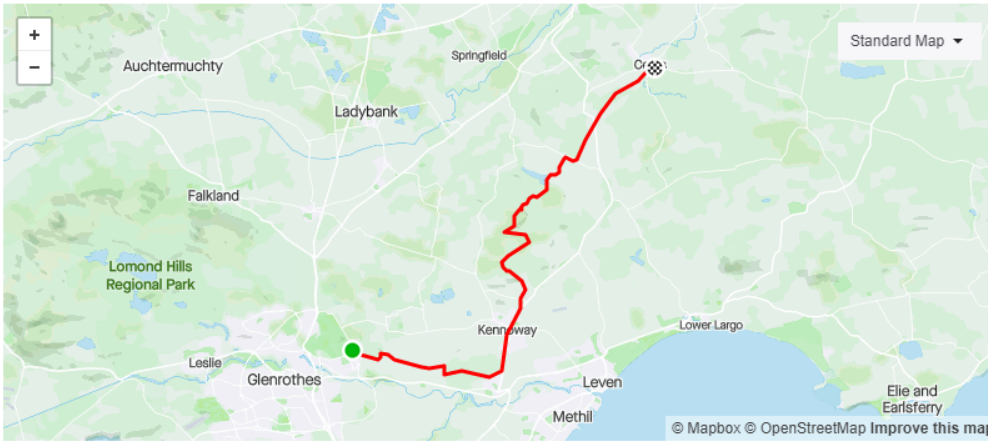

★ Fife Pilgrim Way Leg 5

Print Export GPX Export TCX Edit Duplicate

Subscriber
By Dan Monaghan
Created on December 4, 2020

13.70mi 1,103ft **Trail**
Distance Elevation Gain Run Type
1:44:57 **Private**
Est. Moving Time Route Visibility

Leg 5

★ Fife Pilgrim Way Leg 6

Print Export GPX Export TCX Edit Duplicate

Subscriber
By Dan Monaghan
Created on December 4, 2020

9.70mi 637ft **Trail**
Distance Elevation Gain Run Type
1:14:18 **Private**
Est. Moving Time Route Visibility

Share this Route with Friends

Share   